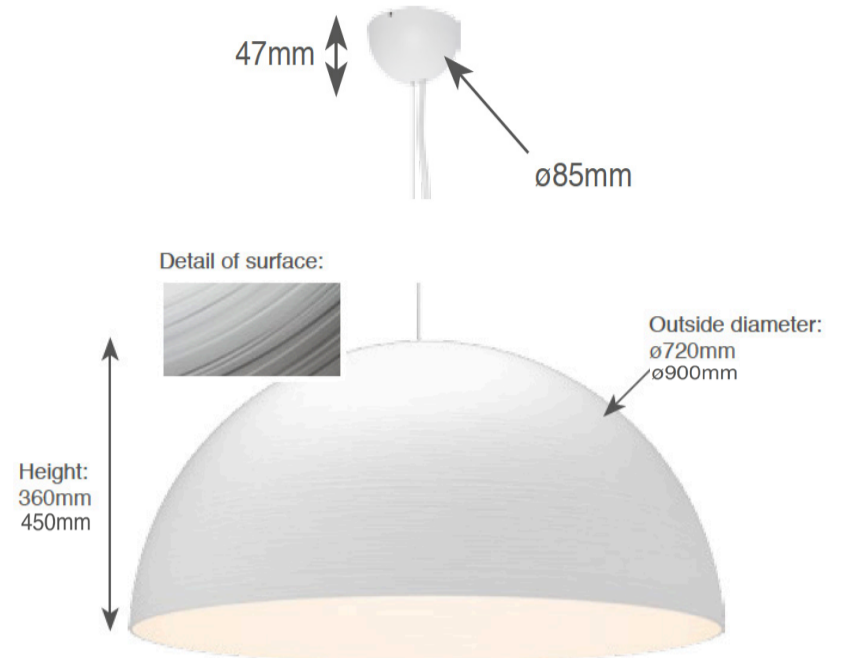

Dome Pendant

Electrical Parameters

Base Model No.:	LL.108.2600.DT
LED Module:	Titan LED
Colours:	Several options
Wattage:	(3x) 9.3W
Beam Angle:	40°
CCT:	2700K
IP Rating:	Class I, IP 20
CRI:	Ra+90

Features

Colours

Specifications

Model	Wattage	CCT	Lumens	Colour	Beam Angle	Height	Diameter	Surface
LL.108.2600.DT.927.01-WM	(3x) 9.3W	2700K	(3x) 910 lm	White Matt	40°	360 mm	720 mm	Textured
LL.107.2600.DT.927.01-WM	(3x) 9.3W	2700K	(3x) 910 lm	White Matt	40°	450 mm	900 mm	Textured
LL.105.2600.DT.927.01-WM	(3x) 9.3W	2700K	(3x) 910 lm	White Matt	40°	450 mm	900 mm	Plain