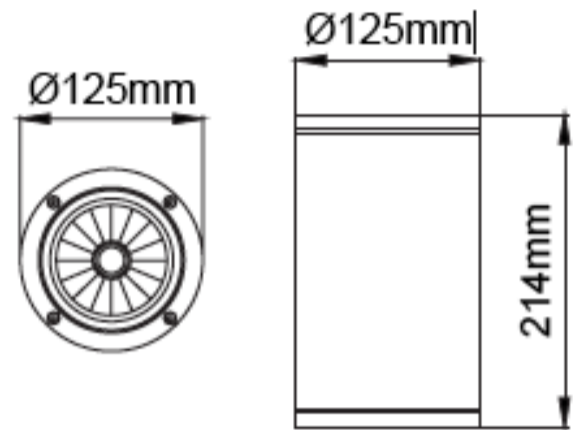

Koala Midi Surface Bridgespot

AVOLUX®