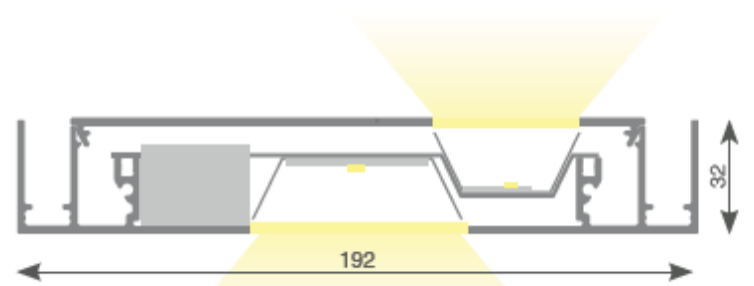

Linear LED 190

Opal/Prismatic diffuser

Electrical Parameters

Base Model No.:	LL.2015.DT
LED Module:	Phillips LED strips
Colours:	Matt White, Matt Grey, Matt Black, Matt Anthracite, Aluminium Anodised
Wattage:	20.6W - 54.8W
CCT:	3000K - 4000K
CRI:	Ra+80

Features

- A flat and sleek rectangular aluminium profile.
- The latest and best performing LED technology.
- Probably one of the purest designed office LED solutions.
- Dimming options: 1-10V and Touch & Dali.
- Mounting options: Suspended, Surface and Wall.
- Modules options : Down, Up/Down, single/double, single/double (switchable) and Titan LED downlight.
- More CCT and length on request.