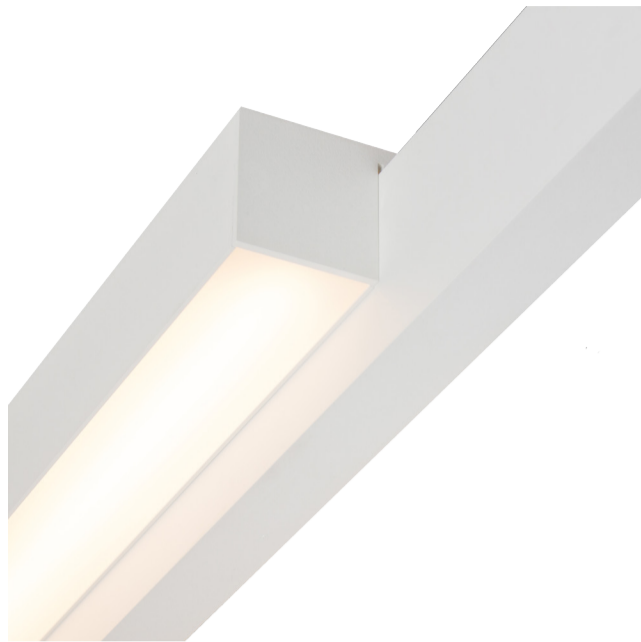

Linear LED Amazon Single

Opal diffusor

Prismatic diffusor

14W-
43W

3000K-
4000K

Ra+80

Electrical Parameters

Base Model No.:	LL.2022.DT
LED Module:	Phillips LED strips
Colours:	Matt White, Matt Grey, Matt Black, Matt Anthracite, Aluminium Anodised, Black and White, Black and Gold
Wattage:	14.5W - 43.5W
CCT:	3000K - 4000K
CRI:	Ra+80

Features

- Aluminium extruded profile.
- Base profile 37x90mm.
- The latest and best performing lighting technology Philips LED components.
- Possibility to incorporate Titan Downlights.
- Unique and an extra dimension.
- Dimming options: 1-10V and Touch & Dali.
- Mounting options: Suspended.
- Modules options : Down and Titan LED downlights.
- More CCT and lenght on request.