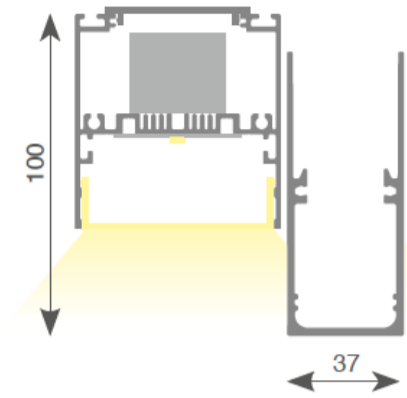

Linear LED Amazon Single