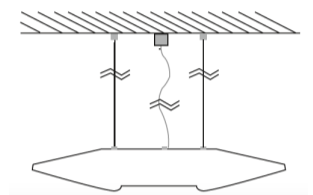

Palladium LED Pendant

Electrical Paramaters

Base Model No.:	LL.340.LED
LED Module:	Philips Fortimo LED Strip LV
Colours:	Matt White Texture
Wattage:	46.8W
Beam Angle:	28°
CCT:	3000K - 4000K
IP Rating:	Class I, IP 20
CRI:	Ra+80

Features

- Suspended UFO-shaped Lounge luminaire.
- Power supplies / Control gear included.
- Equal light spread.
- Very stylish design and compact design.
- Dimming options: Touch & Dali
- Included 3-Wire suspension (max. 2100m).