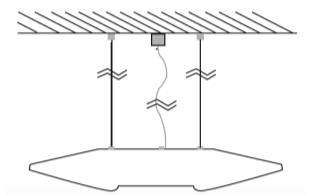

Palladium T2 LED Pendant

Electrical Paramaters

Base Model No.:	LL.376.LED
LED Module:	Philips Fortimo LED Strip LV + 3 Titan Fix LED
Colours:	Matt White Texture
Wattage:	46.8W + (3x) 9.3W
Beam Angle:	28° (Titan Fix LED)
CCT:	3000K - 4000K
IP Rating:	Class I, IP 20
CRI:	Ra+80

Features

- Suspended UFO-shaped Lounge luminaire.
- Power supplies / Control gear included.
- Equal light spread.
- Very stylish design and compact design.
- Dimming options: Touch & Dali
- Include 3-Wire suspension (max. 2100m).
- Equipped with 3 Titan LED downlights.