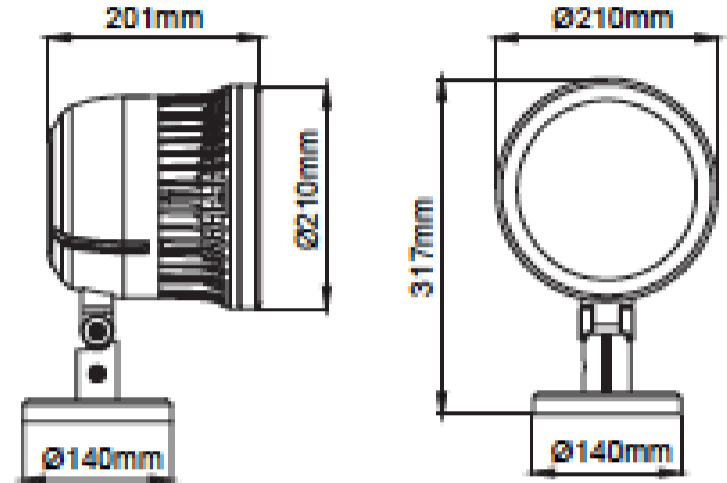

## Electrical Parameters

<b>Base Model No.:</b>	<b>LL.O07.WL.00523</b>
Colours:	Light Grey, Dark Grey, Black
Wattage:	60W
CCT:	3000K - 6000K, Red, Green, Blue and Amber
IP Rating:	IP 66
Beam Angle:	6°, 25°, 55°
CRI:	Ra+80

## Features

- Corrosion resistant die-cast aluminium body.
- Only to be used with electronic Led driver.
- Mains voltage: 220-240V / 50-60Hz.
- Can be used Power Leds.
- Clever thermal design.
- Narrow, medium and wide beam angles available.
- Led colour temperatures optionally 3000K, 4000K and 6000K.
- Alternatively blue, green, red and amber options available.
- Suitable for illumination up to 12-15 meter height.

## Specifications

Model	Wattage	CCT	Lumens	Beam Angle	Color
LL.O07.WL.00523-LG/3/6	60W	3000K	6590lm	6°	Light Grey
LL.O07.WL.00523-LG/4/6	60W	4000K	7050lm	6°	Light Grey
LL.O07.WL.00523-LG/6/6	60W	6000K	7500lm	6°	Light Grey
LL.O07.WL.00523-LG/R/6	47W	Red	3060lm	6°	Light Grey
LL.O07.WL.00523-LG/G/6	64W	Green	3850lm	6°	Light Grey
LL.O07.WL.00523-LG/B/6	61W	Blue	2000lm	6°	Light Grey
LL.O07.WL.00523-LG/A/6	47W	Amber	1800lm	6°	Light Grey