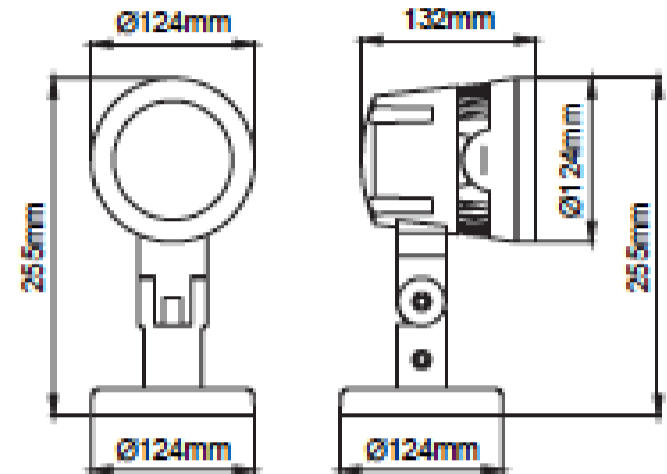

## Electrical Parameters

<b>Base Model No.:</b>	<b>LL.O07.WL.00521</b>
Colours:	Light Grey, Dark Grey, Black
Wattage:	20W
CCT:	3000K - 6000K, Red, Green, Blue and Amber
IP Rating:	IP 66
Beam Angle:	6°, 25°, 55°
CRI:	Ra+80

## Features

- Corrosion resistant die-cast aluminium body.
- Only to be used with electronic Led driver.
- Mains voltage: 220-240V / 50-60Hz.
- Can be used Power Leds.
- Clever thermal design.
- Narrow, medium and wide beam angles available.
- Led colour temperatures optionally 3000K, 4000K and 6000K.
- Alternatively blue, green, red and amber options available.
- Suitable for illumination up to 6-9 meter height.

## Specifications

Model	Wattage	CCT	Lumens	Beam Angle	Color
LL.O07.WL.00521-LG/3/6	20W	3000K	2200lm	6°	Light Grey
LL.O07.WL.00521-LG/4/6	20W	4000K	2350lm	6°	Light Grey
LL.O07.WL.00521-LG/6/6	20W	6000K	2500lm	6°	Light Grey
LL.O07.WL.00521-LG/R/6	16W	Red	1020lm	6°	Light Grey
LL.O07.WL.00521-LG/G/6	22W	Green	1285lm	6°	Light Grey
LL.O07.WL.00521-LG/B/6	21W	Blue	585lm	6°	Light Grey
LL.O07.WL.00521-LG/A/6	16W	Amber	600lm	6°	Light Grey