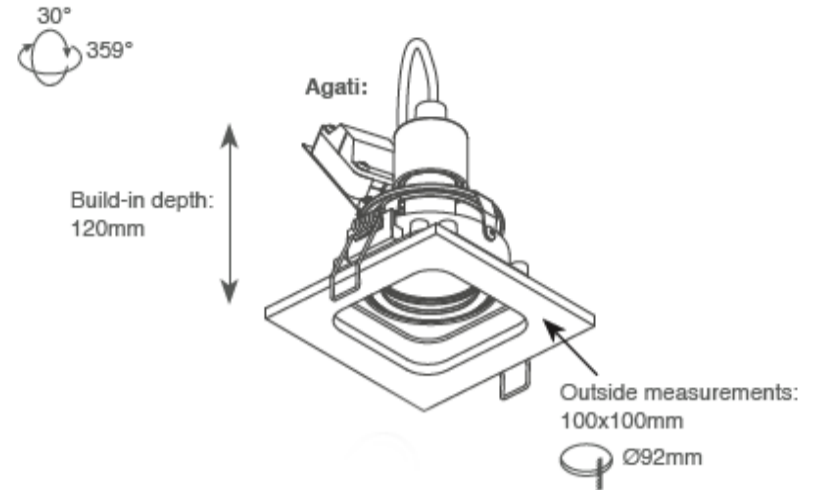

Retrofit Agati Downlight

Electrical Paramaters

Base Model No.:	LL.482.05.01-B
LED Manufacturer:	Philips
Colours:	White, Black + Aluminium
Wattage:	5W
Beam Angle:	36°
CCT:	3000K
IP Rating:	IP 20
CRI:	Ra+80

Features

- Recessed downlight for GU10 socket retrofit light-sources.
- Available with Matt White Texture Powdercoating or with Black/Alu doutone color (Aluminium frame + Black inside).
- Dimming is dependant on the used retrofit lamp. Agati is available with a Philips GU10 LED lamp.
- Wide range of possibilities using retrofit lamps.
- When using decent LED lamps, this downlight is very cost-effective.

Specifications

Model	Wattage	CCT	Lumens	Colour	Beam Angle
LL.482.05.01-B-MW	5W	3000K	380lm	White	36°
LL.482.05.01-B-ALBL	5W	3000K	380lm	Black Aluminium	36°