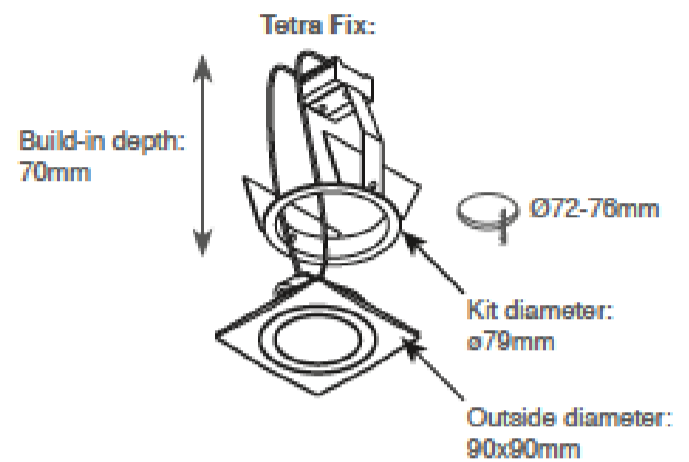

Retrofit Tetra Fix Downlight

Electrical Paramaters

Base Model No.:	LL.412.05.01
LED Manufacturer:	Philips
Colours:	White, Aluminium
Wattage:	5W
Beam Angle:	36°
CCT:	3000K
IP Rating:	IP 20
CRI:	Ra+80

Features

- Recessed downlight for GU10 socket retrofit light-sources.
- Standard White Matt Texture or Aluminium Brushed.
- Dimming is dependant on the used retrofit lamp Tetra Mix is available with a Philips GU10 LED lamp.
- Wide range of possibilities using retrofit lamps.
- When using decent LED lamps, this downlight is very cost-effective.

Specifications

Model	Wattage	CCT	Lumens	Colour	Beam Angle
LL.412.05.01-MW	5W	3000K	380lm	White	36°
LL.412.05.01-AL	5W	3000K	380lm	Aluminium	36°