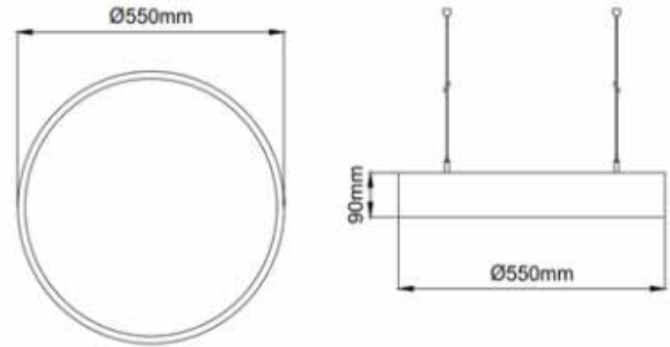

Linear LED Sivo 550mm Suspended

AVOLUX®

Electrical Parameters

Base Model No.:	LL.I02.II.13116
LED Type:	SMD LED
Colours:	White, Black, Grey
Wattage:	50W
CCT:	2700K - 5000K
IP Rating:	IP 20
Driver Voltage:	24V
CRI:	Ra+80
Sizes:	From 500mm to 2000mm

Specifications

Model	Wattage	CCT	Lumens	Colour
LL.I02.II.13116.3000.WH	50w	3000K	5700lm	White
LL.I02.II.13116.4000.WH	50w	4000K	5900lm	White
LL.I02.II.13116.5000.WH	50w	5000K	6130lm	White
LL.I02.II.13116.3000.GR	50w	3000K	5700lm	Grey
LL.I02.II.13116.4000.GR	50w	4000K	5900lm	Grey
LL.I02.II.13125.5000.GR	50w	5000K	6130lm	Grey
LL.I02.II.13116.3000.BL	50w	3000K	5700lm	Black
LL.I02.II.13116.4000.BL	50w	4000K	5900lm	Black
LL.I02.II.13116.5000.BL	50w	5000K	6130lm	Black