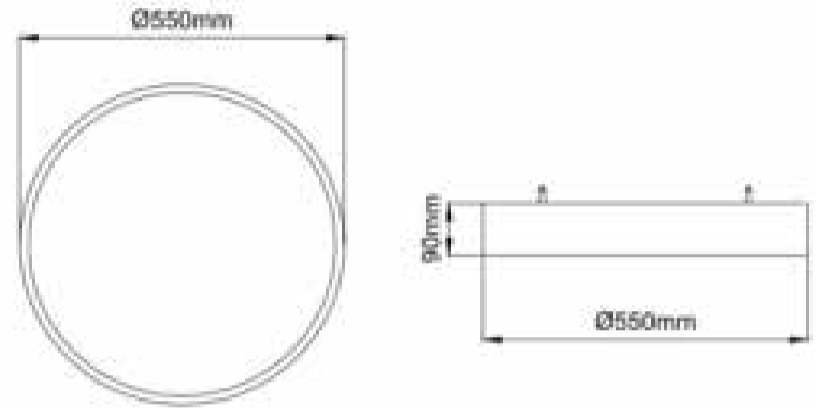

Linear LED Sivo 550mm

AVOLUX®

Electrical Parameters

Base Model No.:	LL.I02.II.13116
LED Type:	SMD LED
Colours:	White, Black, Grey
Wattage:	50W
CCT:	2700K - 5000K
IP Rating:	IP 20
Driver Voltage:	24V
CRI:	Ra+80
Sizes:	From 500mm to 2000mm

Specifications

Model	Wattage	CCT	Lumens	Colour
LL.I02.II.13116.3000.WH	50w	3000K	5700lm	White
LL.I02.II.13116.4000.WH	50w	4000K	5900lm	White
LL.I02.II.13116.5000.WH	50w	5000K	6130lm	White
LL.I02.II.13116.3000.GR	50w	3000K	5700lm	Grey
LL.I02.II.13116.4000.GR	50w	4000K	5900lm	Grey
LL.I02.II.13125.5000.GR	50w	5000K	6130lm	Grey
LL.I02.II.13116.3000.BL	50w	3000K	5700lm	Black
LL.I02.II.13116.4000.BL	50w	4000K	5900lm	Black
LL.I02.II.13116.5000.BL	50w	5000K	6130lm	Black