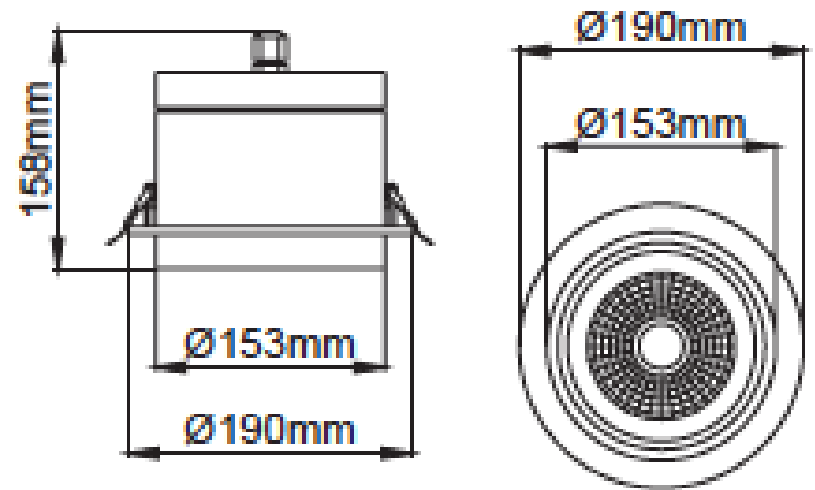

Terra Bridgespot

AVOLUX®

32w

2700K-5000K

Ra+80

IP65

Electrical Parameters

Base Model No.:	LL.I01.MLR.10205
Colours:	Light Grey, Dark Grey, Black
Wattage:	32W
CCT:	3000K - 4000K
IP Rating:	IP 65
CRI:	Ra+80

Specifications

Model	Wattage	CCT	Lumens	LED	Color
LL.I01.MLR.10205-LG/2	32W	2700K	3400lm	COB LED	Light Grey
LL.I01.MLR.10205-LG/3	32W	3000K	3900lm	COB LED	Light Grey
LL.I01.MLR.10205-LG/4	32W	4000K	4150lm	COB LED	Light Grey
LL.I01.MLR.10205-LG/5	32W	5000K	4400lm	COB LED	Light Grey