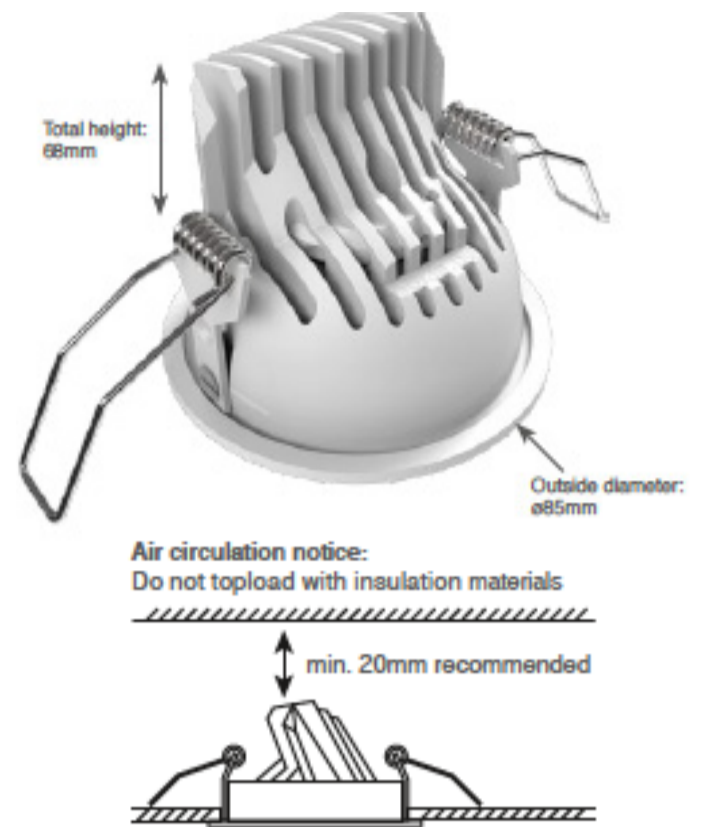

Titan Fix Round Downlight

9.3W

2700K - 4000K

**Ra+80
Ra+90**

IP20

Electrical Paramaters

Base Model No.:	LL.1007.90
LED Module:	Bridgelux Vero 10 LED
Colours:	Several options
Wattage:	9.3W
Beam Angle:	28°, 40°
CCT:	2700K - 3000K
IP Rating:	Class III, IP 20
CRI:	Ra+80, Ra+90
Cutout Size:	76-80mm

Features

- High efficiency LED Downlight, equipped with a Bridgelux chip-on-board LED.
- High quality full aluminium body and high quality components.
- Innovative design with integrated heatsink.
- Available with Trapezium springs or Boobytrap springs.
- Very long lifetime (L70B50 +50000hrs).
- High efficiency LED with many possibilities.
- High Lumen output.
- High CRI (>90) and great color consistency.
- Reflector Variants: Cone, Organic and Anti-glare.
- Dimming options: 1-10V, Push and Dali

Colours

Specifications

Model	Wattage	CCT/CRI	Lumens	Colour	Beam Angle
LL.1007.90.2700.28.01	9.3W	2700K - Ra90	910 lm	White Matt	28°
LL.1007.90.3000.28.01	9.3W	3000K - Ra90	950 lm	White Matt	28°
LL.1007.90.2700.40.01	9.3W	2700K - Ra90	910 lm	White Matt	40°
LL.1007.90.3000.40.01	9.3W	3000K - Ra90	950 lm	White Matt	40°