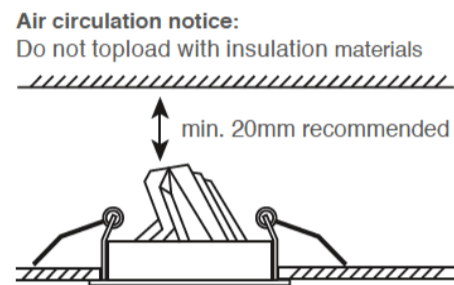

Titan Standard Trimless Downlight

Electrical Paramaters

Base Model No.:	LL.1016.90
LED Module:	Bridgelux Vero 10 LED
Colours:	Several options
Wattage:	9.3W
Beam Angle:	28°, 40°
CCT:	2700K - 3000K
IP Rating:	Class III, IP 20
CRI:	Ra+80, Ra+90
Cutout Size:	85mm

Features

- High efficiency LED Downlight, equipped with a Bridgelux chip-on-board LED.
- High quality full aluminium body and high quality components.
- Innovative design with integrated heatsink.
- Available with Trapezium springs or Boobytrap springs.
- Very long lifetime (L70B50 +50000hrs).
- High efficiency LED with many possibilities.
- High Lumen output.
- High CRI (>90) and great color consistency.
- Reflector Variants: Cone, Organic and Anti-glare.
- Dimming options: 1-10V, Push and Dali

Colours

Specifications

Model	Wattage	CCT/CRI	Lumens	Colour	Beam Angle
LL.1016.90.2700.28.01	9.3W	2700K - Ra90	910 lm	White Matt	28°
LL.1016.90.3000.28.01	9.3W	3000K - Ra90	950 lm	White Matt	28°
LL.1016.90.2700.40.01	9.3W	2700K - Ra90	910 lm	White Matt	40°
LL.1016.90.3000.40.01	9.3W	3000K - Ra90	950 lm	White Matt	40°