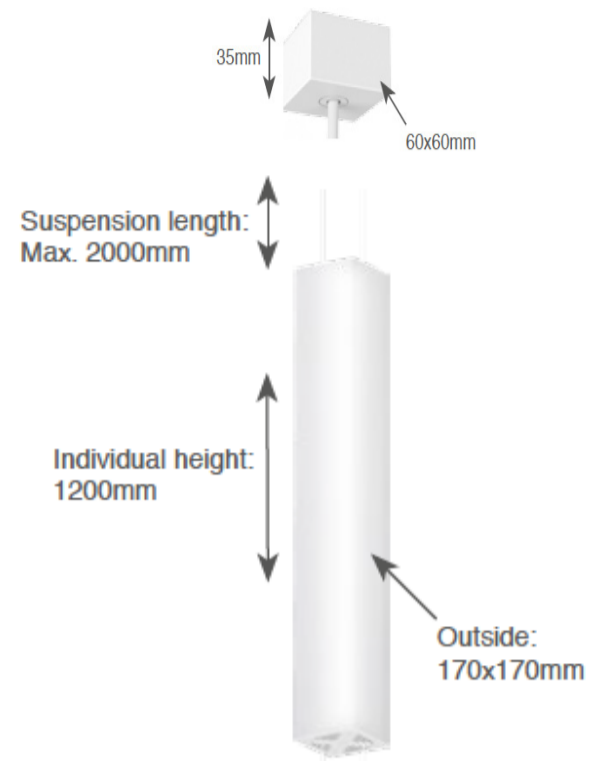

Tunnel Double Square Pendant

Electrical Paramaters

Base Model No.:	LL.323.10000
LED Module:	Philips Fortimo LED Line
Colours:	Matt White Texture
Wattage:	2x 67.2W
Height:	1200mm
CCT:	3000K - 4000K
IP Rating:	Class I, IP 20
CRI:	Ra+80

Features

- Suspended lounge luminaire.
- Equipped with Philips Fortimo LED Line modules.
- Drivers included. Suspended lounge luminaire.
- Polycarbonate material.
- Luminous surface from top to bottom.
- Various sizes available.
- Ideal for corridors, open spaces or high ceilings.
- Adjustable suspension (standard max. 2100mm, longer on request).
- Dimming options: 1-10V and Touch & Dali

Specifications

Model	Wattage	CCT/CRI	Lumens	Colour	Height
LL.323.10000.830.01	(2x) 67.2W	3000K - Ra80	(2x) 10400 lm	White Matt	1200 mm
LL.323.10000.840.01	(2x) 67.2W	4000K - Ra80	(2x) 10400 lm	White Matt	1200 mm