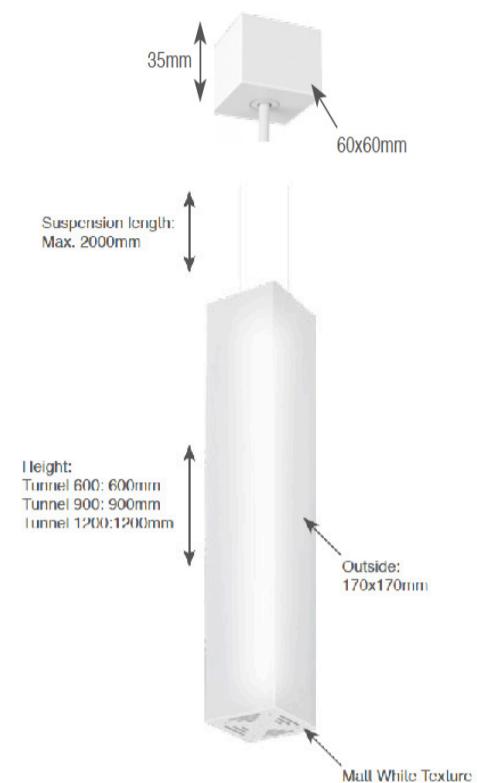

Tunnel Square Pendant

Electrical Parameters

Base Model No.:	LL.320.5000
LED Module:	Philips Fortimo LED Line
Colours:	Matt White Texture
Wattage:	33.6W, 50.4W, 67.2W
Heights:	600 mm, 900 mm or 1200mm
CCT:	3000K - 4000K
IP Rating:	Class I, IP 20
CRI:	Ra+80

Features

- Suspended lounge luminaire.
- Equipped with Philips Fortimo LED Line modules.
- Drivers included. Suspended lounge luminaire.
- Polycarbonate material.
- Luminous surface from top to bottom.
- Various sizes available.
- Ideal for corridors, open spaces or high ceilings.
- Adjustable suspension (standard max. 2100mm, longer on request).
- Dimming options: 1-10V and Touch & Dali

Specifications

Model	Wattage	CCT/CRI	Lumens	Colour	Height
LL.320.5000.830.01	33.6W	3000K - Ra80	5200 lm	White Matt	600 mm
LL.320.5000.840.01	33.6W	4000K - Ra80	5200 lm	White Matt	600 mm
LL.321.7800.830.01	50.4W	3000K - Ra80	7800 lm	White Matt	900 mm
LL.321.7800.840.01	50.4W	4000K - Ra80	7800 lm	White Matt	900 mm
LL.322.10000.830.01	67.2W	3000K - Ra80	10400 lm	White Matt	1200 mm
LL.322.10000.840.01	67.2W	4000K - Ra80	10400 lm	White Matt	1200 mm