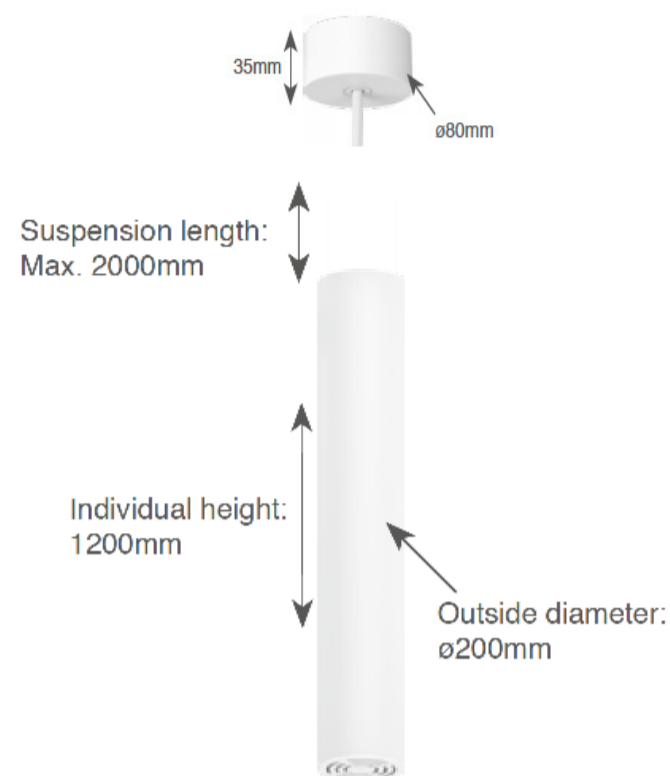

Tunnel Triple Round Pendant

67W

3000K - 4000K

Ra+80

IP20

Electrical Paramaters

Base Model No.:	LL.329.10000
LED Module:	Philips Fortimo LED Line
Colours:	Matt White Texture
Wattage:	3x 67.2W
Heights:	1200mm
CCT:	3000K - 4000K
IP Rating:	Class I, IP 20
CRI:	Ra+80

Features

- Suspended lounge luminaire.
- Equipped with Philips Fortimo LED Line modules.
- Drivers included. Suspended lounge luminaire.
- Polycarbonate material.
- Luminous surface from top to bottom.
- Various sizes available.
- Ideal for corridors, open spaces or high ceilings.
- Adjustable suspension (standard max. 2100mm, longer on request).
- Dimming options: 1-10V and Touch & Dali

Specifications

Model	Wattage	CCT/CRI	Lumens	Colour	Height
LL.339.10000.830.01	(3x) 67.2W	3000K - Ra80	(3x) 10400 lm	White Matt	1200 mm
LL.339.10000.840.01	(3x) 67.2W	4000K - Ra80	(3x) 10400 lm	White Matt	1200 mm