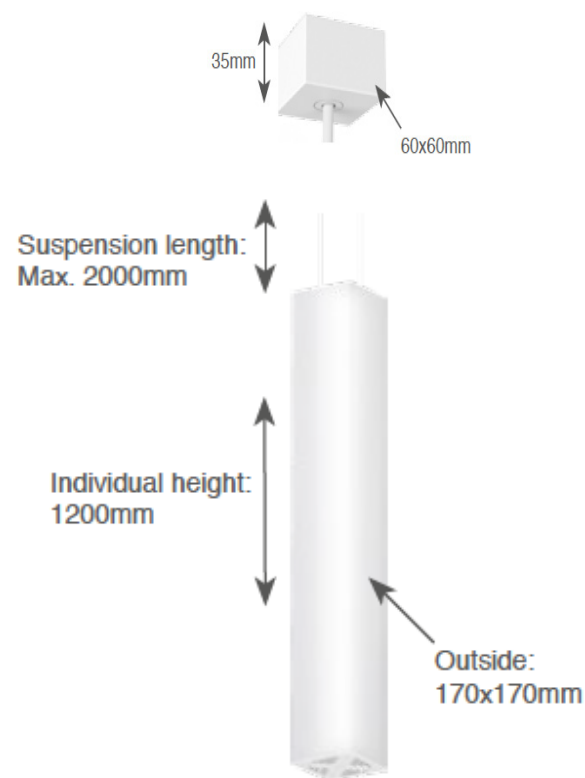

Tunnel Triple Square Pendant

67W

3000K -
4000K

Ra+80

IP20

Electrical Paramaters

Base Model No.:	LL.323.10000
LED Module:	Philips Fortimo LED Line
Colours:	Matt White Texture
Wattage:	3x 67.2W
Height:	1200mm
CCT:	3000K - 4000K
IP Rating:	Class I, IP 20
CRI:	Ra+80

Features

- Suspended lounge luminaire.
- Equipped with Philips Fortimo LED Line modules.
- Drivers included. Suspended lounge luminaire.
- Polycarbonate material.
- Luminous surface from top to bottom.
- Various sizes available.
- Ideal for corridors, open spaces or high ceilings.
- Adjustable suspension (standard max. 2100mm, longer on request).
- Dimming options: 1-10V and Touch & Dali

Specifications

Model	Wattage	CCT/CRI	Lumens	Colour	Height
LL.324.10000.830.01	(3x) 67.2W	3000K - Ra80	(3x) 10400 lm	White Matt	1200 mm
LL.324.10000.840.01	(3x) 67.2W	4000K - Ra80	(3x) 10400 lm	White Matt	1200 mm