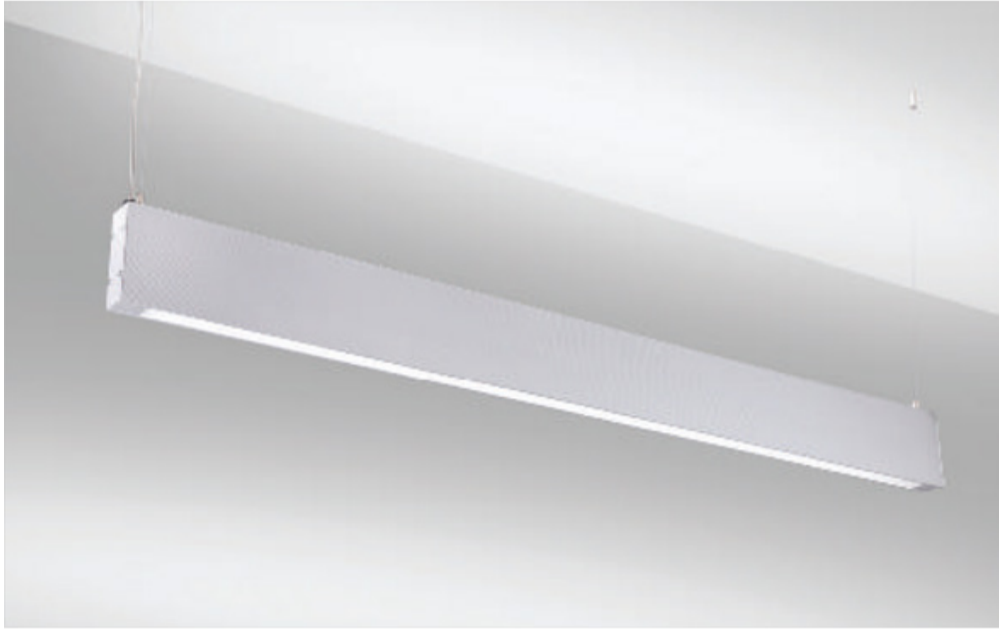

Linear Led Dora

AVOLUX®

Electrical Paramaters

Base Model No.:	LL.I02.LL.19635
Colours:	White, black, silver
Wattage:	18W, 36W, 54W
Lenght:	515mm, 1015mm, 1515mm
CCT:	2700K - 5000K
IP Rating:	IP 20
CRI:	Ra+80

Features

- Aluminium profile body.
- Only to be used with electronic Led Driver.
- Mains voltage: 220-240V / 50-60Hz.
- Clever thermal design.
- 1-10V and DALI dimming options available upon request.
- Opal diffuser.
- Light output on both upward and downward directions.