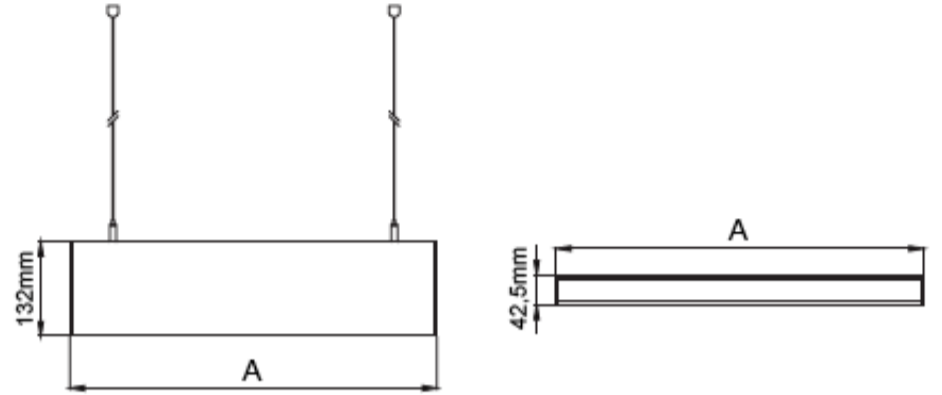

Linear Led Dora

AVOLUX®

Electrical Paramaters

Base Model No.:	LL.I02.LL.19635
Colours:	White, black, silver
Wattage:	18W, 36W, 54W
Lenght:	515mm, 1015mm, 1515mm
CCT:	2700K - 5000K
IP Rating:	IP 20
CRI:	Ra+80

Specifications

Model	Wattage	CCT	Lumens	Colour	Beam Angle
LL.I02.LL.19635.4019-WH/3	18w	3000K	2x1220lm	White	/
LL.I02.LL.19635.4019-WH/3.5	18w	3500K	2x1240lm	White	/
LL.I02.LL.19635.4019-WH/4	18w	4000K	2x1265lm	White	/
LL.I02.LL.19635.4019-GR/3	18w	3000K	2x1220lm	Grey	/
LL.I02.LL.19635.4019-GR/3.5	18w	3500K	2x1240lm	Grey	/
LL.I02.LL.19635.4019-GR/4	18w	4000K	2x1265lm	Grey	/
LL.I02.LL.19635.4019-BL/3	18w	3000K	2x1220lm	Black	/
LL.I02.LL.19635.4019-BL/3.5	18w	3500K	2x1240lm	Black	/
LL.I02.LL.19635.4019-BL/4	18w	4000K	2x1265lm	Black	/