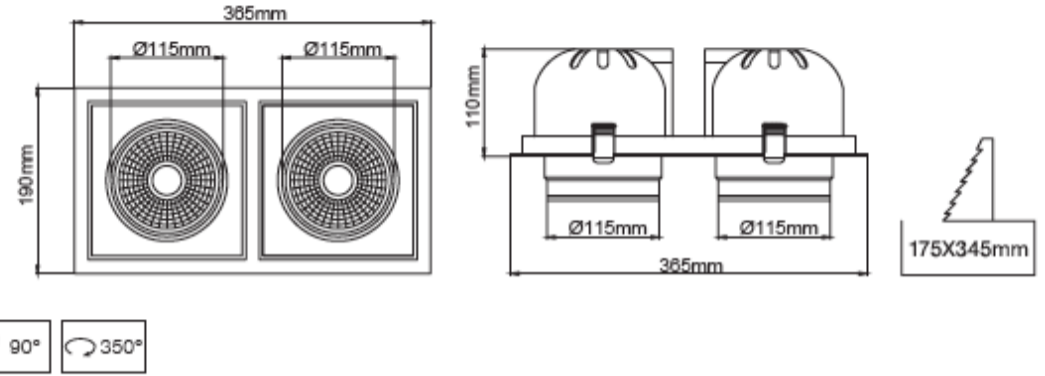

Istanbul Bridgespot Double

AVOLUX®

32W

2700K-5000K

**Ra+80
Ra+90**

IP20

Electrical Paramaters

Base Model No.:	LL.I01.MLR.17032
Led Type:	Phillips (39), Tridonic (44), Cree (06)
Colours:	White, black, silver
Wattage:	32W
CCT:	2700K - 5000K
Beam Angle:	20°, 30°, 50°
IP Rating:	IP 20
CRI:	Ra+80, Ra+90

Specifications

Model	Wattage	CCT	Lumens	Colour	Beam Angle
LL.I01.MLR.17032-WH/3/50	32W	3000K	7800lm	White	50°
LL.I01.MLR.17032-WH/3.5/50	32W	3500K	8050lm	White	50°
LL.I01.MLR.17032-WH/4/50	32W	4000K	8300lm	White	50°
LL.I01.MLR.17032-GR/3/50	32W	3000K	7800lm	Grey	50°
LL.I01.MLR.17032-GR/3.5/50	32W	3500K	8050lm	Grey	50°
LL.I01.MLR.17032-GR/4/50	32W	4000K	8300lm	Grey	50°
LL.I01.MLR.17032-BL/3/50	32W	3000K	7800lm	Black	50°
LL.I01.MLR.17032-BL/3.5/50	32W	3500K	8050lm	Black	50°
LL.I01.MLR.17032-BL/4/50	13W	4000K	8300lm	Black	50°