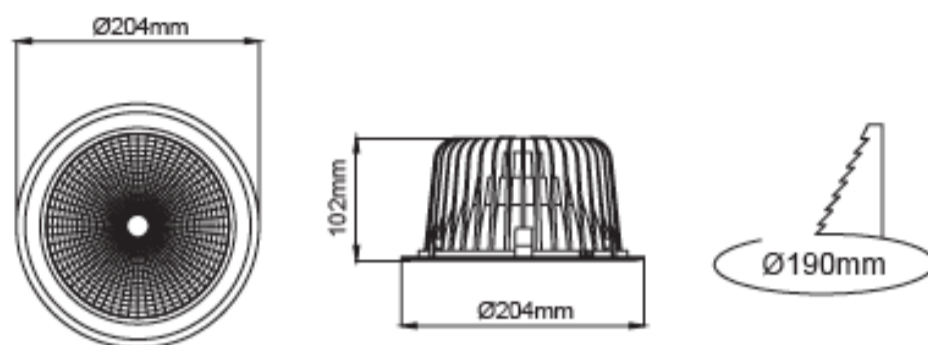

Leila Bridgespot

AVOLUX®

Electrical Paramaters

Base Model No.:	LL.I01.MLR.15072
Led Type:	Cree (06)
Colours:	White, black, silver
Wattage:	36W
Beam Angle:	73°
CCT:	2700K - 5000K
IP Rating:	IP 20
CRI:	Ra+80, Ra+90

Features

- Die-cast aluminium body.
- Only to be used with electronic Led driver.
- Mains voltage: 220-240V / 50-60Hz.
- Clever thermal design.
- 1-10V, DALI and switch dimming options available upon request.
- Clear safety glass.
- Wide beam angle 99.9% pure aluminium anodized reflector.
- Emergency kit system can be integrated.

Specifications

Model	Wattage	CCT	Lumens	Colour	Beam Angle
LL.I01.MLR.15072-WH/3/73	36W	3000K	780lm	White	73°
LL.I01.MLR.15072-WH/3.5/73	36W	3500K	795lm	White	73°
LL.I01.MLR.15072-WH/4/73	36W	4000K	810lm	White	73°
LL.I01.MLR.15072-GR/3/73	36W	3000K	780lm	Grey	73°
LL.I01.MLR.15072-GR/3.5/73	36W	3500K	795lm	Grey	73°
LL.I01.MLR.15072-GR/4/73	36W	4000K	810lm	Grey	73°
LL.I01.MLR.15072-BL/3/73	36W	3000K	780lm	Black	73°
LL.I01.MLR.15072-BL/3.5/73	36W	3500K	795lm	Black	73°
LL.I01.MLR.15072-BL/4/73	36W	4000K	810lm	Black	73°