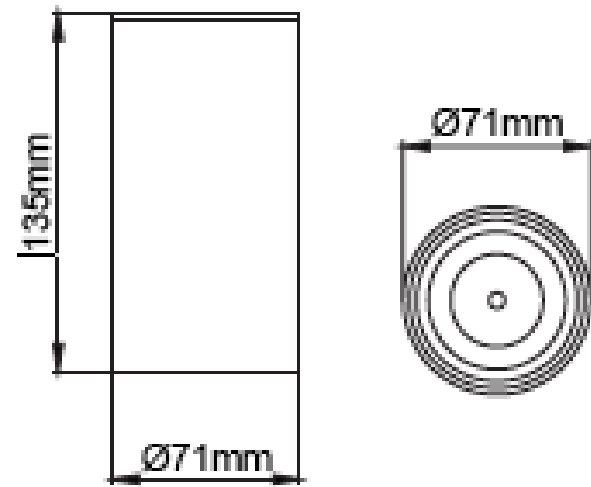

Pipa Mini Bridgespot Surface mounted

AVOLUX®

Electrical Paramaters

Base Model No.:	LL.I01.MLS.17080
Led Type:	Bridgelux (01)
Colours:	White, black, silver
Wattage:	7W
CCT:	2700K - 5000K
IP Rating:	IP 20
Beam Angle:	30°
CRI:	Ra+80

Features

- Aluminium profile body.
- Only to be used with electronic Led driver.
- Mains voltage: 220-240V / 50-60Hz.
- Clever thermal design.
- 1-10V, DALI and switch dimming options available upon request.
- Steel suspension chain up to 5mt lenght option.

Specifications

Model	Wattage	CCT	Lumens	Colour	Beam Angle
LL.I01.MLS.17080-WH/3/30	7W	3000K	865lm	White	30°
LL.I01.MLS.17080-WH/3.5/30	7W	3500K	882lm	White	30°
LL.I01.MLS.17080-WH/4/30	7W	4000K	900lm	White	30°
LL.I01.MLS.17080-GR/3/30	7W	3000K	865lm	Grey	30°
LL.I01.MLS.17080-GR/3.5/30	7W	3500K	882lm	Grey	30°
LL.I01.MLS.17080-GR/4/30	7W	4000K	900lm	Grey	30°
LL.I01.MLS.17080-BL/3/30	7W	3000K	865lm	Black	30°
LL.I01.MLS.17080-BL/3.5/30	7W	3500K	882lm	Black	30°
LL.I01.MLS.17080-BL/4/30	7W	4000K	900lm	Black	30°