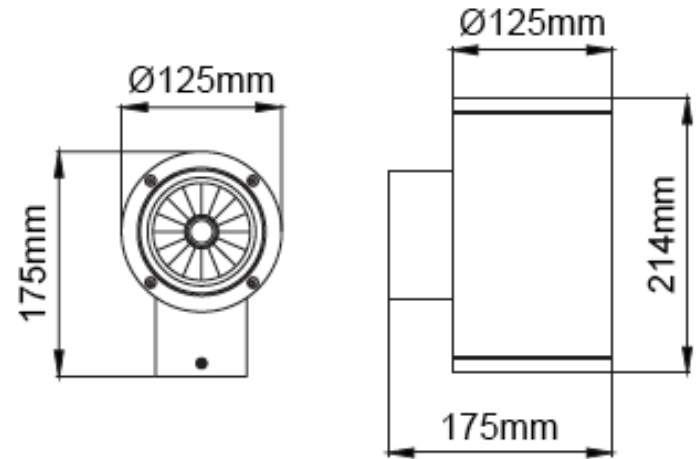

Koala Midi Bridgespot

AVOLUX®

Electrical Parameters

Base Model No.:	LL.O07.WA.06035
Colours:	Light Grey, Dark Grey, Black
Wattage:	23W
CCT:	2700K - 5000K
IP Rating:	IP 66
Beam Angle:	20°, 30°, 40°
CRI:	Ra+80

Features

- Corrosion resistant die cast aluminium alloy.
- Thermal shock resistant safety glass.
- Weatherproof and durable silicone rubber gasket.
- Ultraviolet stabilized polyester powder coat finish in black, dark grey and light grey finish.
- Convenient to be used with COB led option.
- Designed for single-side light output.
- Luminaire can be installed in any burning position.
- All external screws are stainless steel.

Specifications

Model	Wattage	CCT	Lumens	Colour	Beam Angle
LL.O07.WA.06035-WH/3/40	23W	3000K	2250lm	White	40°
LL.O07.WA.06035-WH/3.5/40	23W	3500K	2300lm	White	40°
LL.O07.WA.06035-WH/4/40	23W	4000K	2350lm	White	40°
LL.O07.WA.06035-GR/3/40	23W	3000K	2250lm	Grey	40°
LL.O07.WA.06035-GR/3.5/40	23W	3500K	2300lm	Grey	40°
LL.O07.WA.06035-GR/4/40	23W	4000K	2350lm	Grey	40°
LL.O07.WA.06035-BL/3/40	23W	3000K	2250lm	Black	40°
LL.O07.WA.06035-BL/3.5/40	23W	3500K	2300lm	Black	40°
LL.O07.WA.06035--BL/4/40	23W	4000K	2350lm	Black	40°