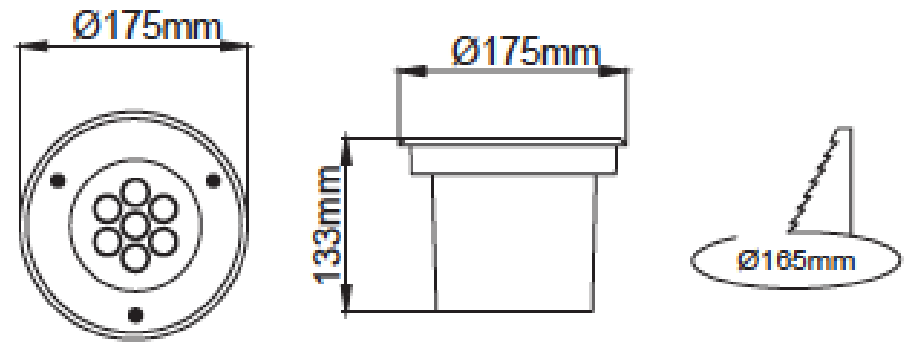

Flora Mini

AVOLUX®

Electrical Paramaters

Base Model No.:	LL.O07.UP.01620
Colours:	Stainless
Wattage:	6 - 8 W
CCT:	3000K - 6000K
IP Rating:	IP 67
Beam Angle:	6°, 25°, 55°
CRI:	Ra+80

Features

- Outdoor on floor luminaire with high protection class.
- Safe structures through the tempered pressure resistant glasses.
- Easy applicable luminaires through the inground recessed boxes.
- Max weight resistance : 3000 Kg.
- Led colour temperatures optionally 3000K, 4000K and 6000K.
- 316 grade stainless steel frame.
- Symmetrical light distribution with 6°, 25° and 55°.

Specifications

Model	Wattage	Lumens	Kelvin/Colour	LED Type
LL.O07.UP.01620.06-3K	8W	945lm	3000K	Cree XPG2
LL.O07.UP.01620.06-4K	8W	1000lm	4000K	Cree XPG2
LL.O07.UP.01620.06-6K	8W	1075lm	6000K	Cree XPG2
LL.O07.UP.01620.06-R	8W	425lm	Red	Cree XPG2
LL.O07.UP.01620.06-G	6W	665lm	Green	Cree XPG2
LL.O07.UP.01620.06-B	7.5W	275lm	Blue	Cree XPG2
LL.O07.UP.01620.06-A	6W	288lm	Amber	Cree XPG2