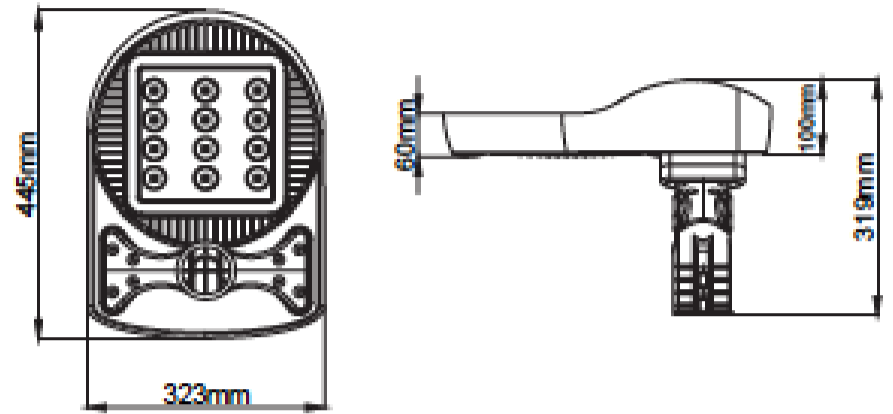

Kartal ST

AVOLUX®

72 -
98 W

3000K -
4000K

Ra+80

IP66

Electrical Parameters

Base Model No.:	LL.O07.ST.16950
Colours:	Black, Textured Metallic Dark Grey
Wattage:	72W, 98W
CCT:	3000K - 4000K
IP Rating:	IP 66
Beam Angle	20°, 30°, 60°
CRI:	Ra+80

Features

- Street lighting system for use with LEDs.
- Corrosion resistant die-cast aluminium body.
- Only to be used with electronic Led driver.
- Mains voltage: 220-240V / 50-60Hz.
- Clever thermal design.
- High visual comfort.
- Suitable for illumination up to 3-4 meter pole height.
- High performance optics with symmetric light distribution.
- Pole-top installation on poles with ending part from Ø42 to Ø63 mm.
- Widely preferred in city landscapes, outdoor areas of shopping malls, hotels etc.

Specifications

Model	Wattage	CCT	Lumens	LED Type
LL.O07.ST.16950-72W3K	72W	3000K	7212lm	Philips Luxeon M
LL.O07.ST.16950-72W4K	72W	4000K	7212lm	Philips Luxeon M
LL.O07.ST.16950-98W3K	98W	3000K	10880lm	Philips Luxeon M
LL.O07.ST.16950-98W4K	98W	4000K	10880lm	Philips Luxeon M