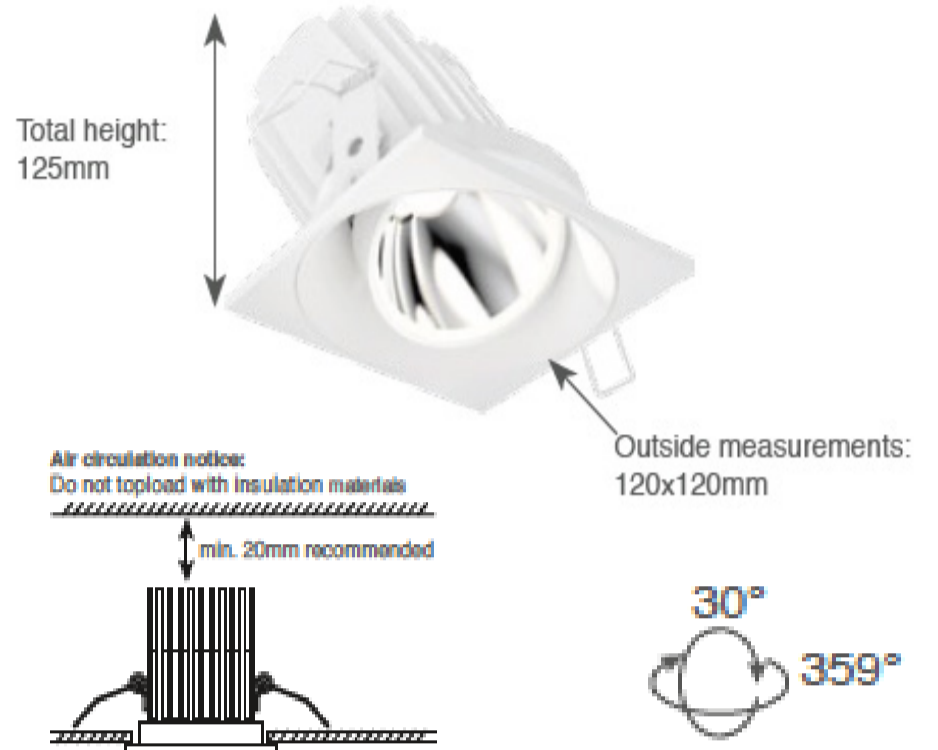

Atlas Mix Square Downlight

Electrical Paramaters

Base Model No.:	LL.1036.22.01
LED Module:	Bridgelux Vero 18
Colours:	Several options
Wattage:	20.1W, 31W
Beam Angle:	22°, 45°, 58°
CCT:	2700K - 4000K, Class A
IP Rating:	Class III, IP 20
CRI:	Ra+80, Ra+90
Cutout size:	114mm

Colours

Specifications

Model	Wattage	CCT/CRI	Luminous Flux	Lumens	Colour	Beam Angle
LL.1036.22.927.01	20.1W	2700K - Ra90	700 mA	1798 lm	White Matt	22°
LL.1036.22.830.01	20.1W	3000K - Ra80	700 mA	2314 lm	White Matt	22°
LL.1036.22.930.01	20.1W	3000K - Ra90	700 mA	1866 lm	White Matt	22°
LL.1036.22.840.01	20.1W	4000K - Ra80	700 mA	2457 lm	White Matt	22°
LL.1036.22.A30.01	20.1W	3000K - Class A	700 mA	1777 lm	White Matt	22°