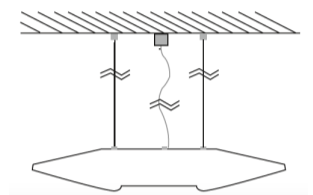

Palladino LED Pendant

Electrical Paramaters

Base Model No.:	LL.341.LED
LED Module:	Philips Fortimo LED Strip LV
Colours:	Matt White Texture
Wattage:	26W
CCT:	3000K - 4000K
IP Rating:	Class I, IP 20
CRI:	Ra+80

Features

- Suspended UFO-shaped Lounge luminaire.
- Power supplies / Control gear included.
- Smaller version of Palladium.
- Equal light spread.
- Very stylish design and compact design.
- Dimming options: Touch & Dali
- Included 3-Wire suspension (max. 2100m).