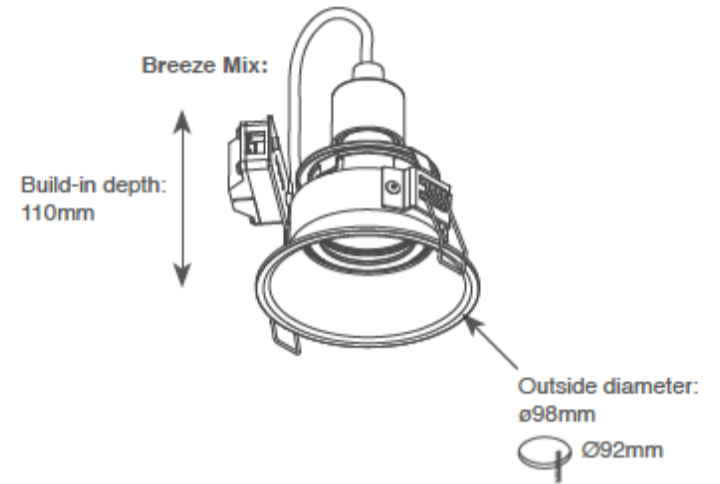

Retrofit Breeze Downlight

5W

3000K

Ra+80

IP20