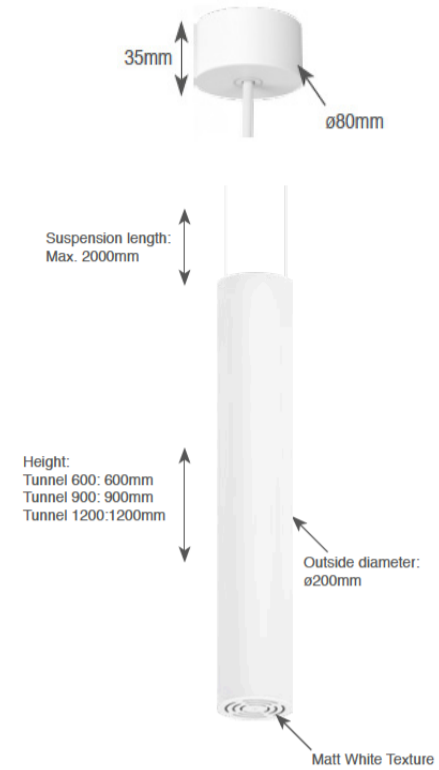

# Tunnel Round Pendant

## Electrical Paramaters

|                        |                          |
|------------------------|--------------------------|
| <b>Base Model No.:</b> | <b>LL.317.5000</b>       |
| LED Module:            | Philips Fortimo LED Line |
| Colours:               | Matt White Texture       |
| Wattage:               | 33.6W, 50.4W, 67.2W      |
| Heights:               | 600 mm, 900 mm or 1200mm |
| CCT:                   | 3000K - 4000K            |
| IP Rating:             | Class I, IP 20           |
| CRI:                   | Ra+80                    |

## Features

- Suspended lounge luminaire.
- Equipped with Philips Fortimo LED Line modules.
- Drivers included. Suspended lounge luminaire.
- Polycarbonate material.
- Luminous surface from top to bottom.
- Various sizes available.
- Ideal for corridors, open spaces or high ceilings.
- Adjustable suspension (standard max. 2100mm, longer on request).
- Dimming options: 1-10V and Touch & Dali

## Specifications

| Model               | Wattage | CCT/CRI      | Lumens   | Colour     | Height  |
|---------------------|---------|--------------|----------|------------|---------|
| LL.317.5000.830.01  | 33.6W   | 3000K - Ra80 | 5200 lm  | White Matt | 600 mm  |
| LL.317.5000.840.01  | 33.6W   | 4000K - Ra80 | 5200 lm  | White Matt | 600 mm  |
| LL.318.7800.830.01  | 50.4W   | 3000K - Ra80 | 7800 lm  | White Matt | 900 mm  |
| LL.318.7800.840.01  | 50.4W   | 4000K - Ra80 | 7800 lm  | White Matt | 900 mm  |
| LL.319.10000.830.01 | 67.2W   | 3000K - Ra80 | 10400 lm | White Matt | 1200 mm |
| LL.319.10000.840.01 | 67.2W   | 4000K - Ra80 | 10400 lm | White Matt | 1200 mm |